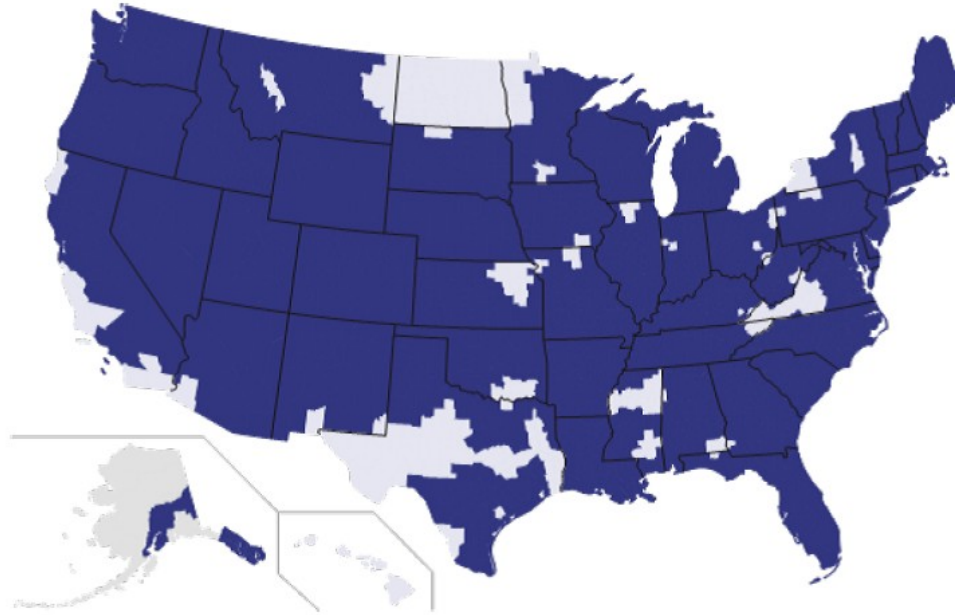

## SEASON 1 “BY THE NUMBERS”

### 94% U.S. CARRIAGE!

- All-station coverage map
- 10/1/13-7/21/15

### 172 MARKETS!

- 5 of Top 5 Markets
- 10 of Top 10 Markets
- 25 of Top 25 Markets
- 49 of Top 50 Markets
- 93 of Top 100 Markets

New York, Los Angeles, Chicago, Philadelphia, Dallas

New York, Los Angeles, Chicago, Philadelphia, Dallas, San Francisco, Boston, Washington DC, Atlanta, Houston

### OVER 32,400 TELECASTS!

- 32,446 telecasts from October 1, 2013 through July 21, 2015
- Across 368 Public Television Channels